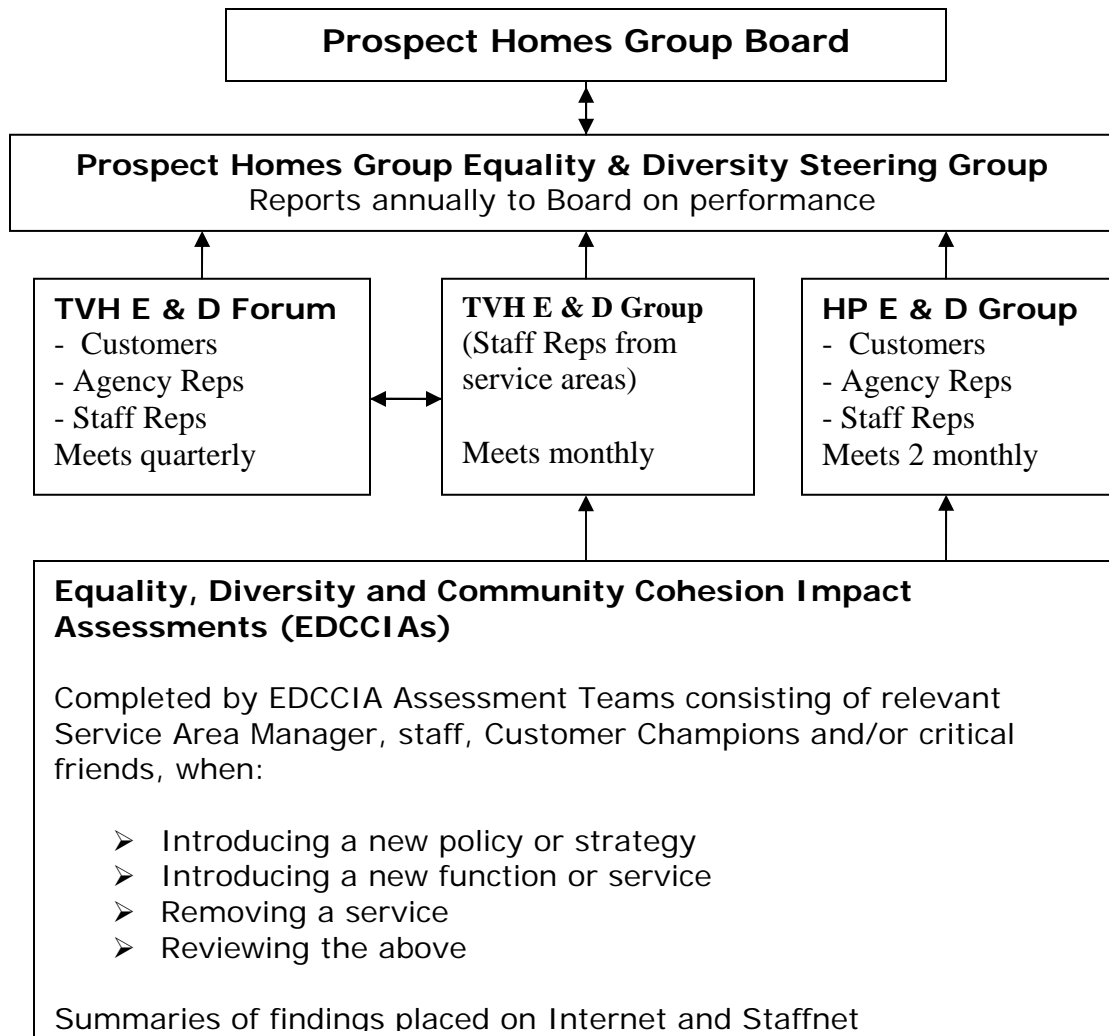

## EQUALITY & DIVERSITY REPORTING STRUCTURE

### Documents supporting the above:

- Prospect Homes Group Equality and Diversity Policy
- Prospect Homes Group Equality and Diversity Strategy
- "One4All" Single Equality Scheme
- "One4All" Action Plan
- Completed Equality, Diversity and Community Cohesion Impact Assessments
- Completed Equality, Diversity and Community Cohesion Impact Summaries displayed on the Internet and Staffnet
- Agreed Equality and Diversity Key Performance Indicators